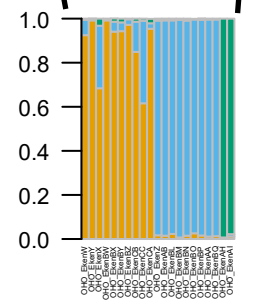

Cumberland

Ohio, Clarks, Green, Tennessee

Upper Cumberland  
*E. Cumberlandicum*

Laurel  
*E. cf. kennicotti*

Tennessee  
*E. cf. kennicotti*

Ohio, Clarks, Green

Laurel River,  
Little Laurel River,  
Lynn Camp Creek

Upper  
Tennessee

Lower-Middle  
Tennessee

Middle  
Tennessee

Green  
*E. cf. kennicotti*

Ohio, Clarks  
*E. cf. kennicotti*

Craig Creek

Little Pigeon River,  
Little River

Paint Rock River  
Cane Creek, Indian Creek, Chambers Creek

Aldrige Creek, Crow Creek

Flint River

Cub Creek

Horse Creek

Swan Creek, Round Island Creek

Clarks

Ohio

Lusk Creek

Big Grand Pierre Creek

Little Cache River