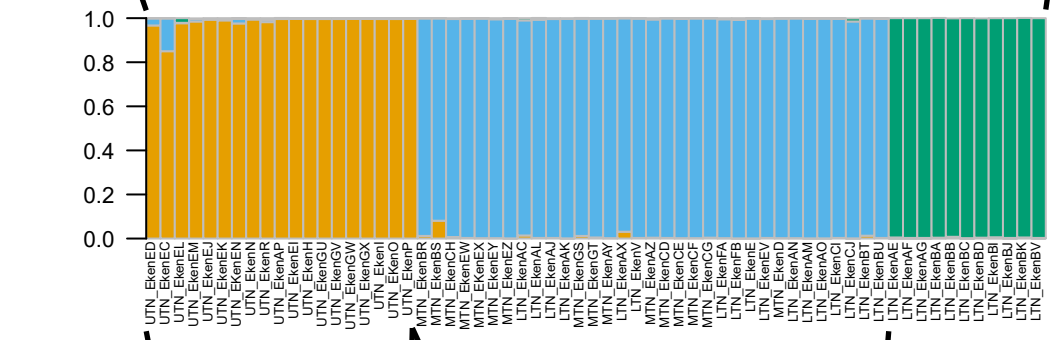

Cumberland

Ohio, Clarks, Green, Tennessee

Upper Cumberland  
*E. Cumberlandicum*

Laurel  
*E. cf. kennicotti*

Tennessee  
*E. cf. kennicotti*

Ohio, Clarks, Green

Laurel River,  
Little Laurel River,  
Lynn Camp Creek

Upper  
Tennessee

Lower-Middle  
Tennessee

Middle  
Tennessee

Green  
*E. cf. kennicotti*

Ohio, Clarks  
*E. cf. kennicotti*

Craig Creek

Little Pigeon River,  
Little River

Paint Rock River  
Cane Creek, Indian Creek, Chambers Creek

Aldrige Creek, Crow Creek

Flint River

Cub Creek

Horse Creek

Swan Creek, Round Island Creek

Clarks

Ohio

Lusk Creek