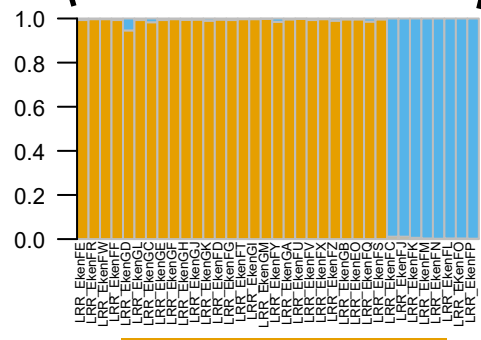

Cumberland

Ohio, Clarks, Green, Tennessee

Upper Cumberland  
*E. Cumberlandicum*

Laurel  
*E. cf. kennicotti*

Tennessee  
*E. cf. kennicotti*

Ohio, Clarks, Green

Laurel River,  
Little Laurel River,  
Lynn Camp Creek

Upper  
Tennessee

Lower-Middle  
Tennessee

Middle  
Tennessee

Green  
*E. cf. kennicotti*

Ohio, Clarks  
*E. cf. kennicotti*

Craig Creek

Little Pigeon River,  
Little River

Paint Rock River  
Cane Creek, Indian Creek, Chambers Creek

Aldrige Creek, Crow Creek

Flint River

Cub Creek

Horse Creek

Swan Creek, Round Island Creek

Clarks

Ohio

Lusk Creek

Big Grand Pierre Creek

Little Cache River