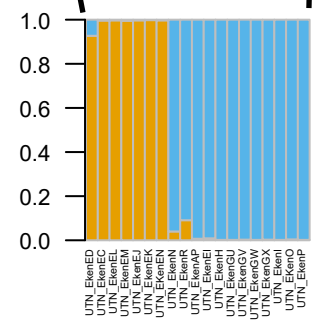

Cumberland

Ohio, Clarks, Green, Tennessee

Upper Cumberland  
*E. Cumberlandicum*

Laurel  
*E. cf. kennicotti*

Tennessee  
*E. cf. kennicotti*

Ohio, Clarks, Green

Laurel River,  
Little Laurel River,  
Lynn Camp Creek

Upper  
Tennessee

Lower-Middle  
Tennessee

Middle  
Tennessee

Green  
*E. cf. kennicotti*

Ohio, Clarks  
*E. cf. kennicotti*

Craig Creek

Little Pigeon River,  
Little River

Paint Rock River  
Cane Creek, Indian Creek, Chambers Creek

Aldrige Creek, Crow Creek

Flint River

Cub Creek

Horse Creek

Swan Creek, Round Island Creek

Clarks

Ohio

Lusk Creek

Big Grand Pierre Creek

Little Cache River