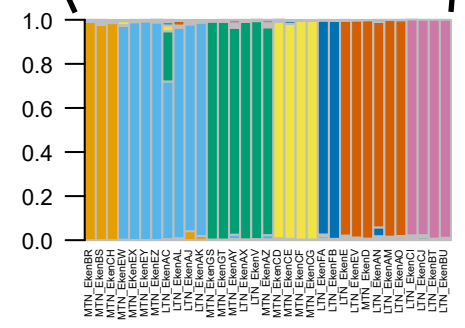

Cumberland

Ohio, Clarks, Green, Tennessee

Upper Cumberland  
*E. Cumberlandicum*

Laurel  
*E. cf. kennicotti*

Tennessee  
*E. cf. kennicotti*

Ohio, Clarks, Green

Laurel River,  
Little Laurel River,  
Lynn Camp Creek

Upper  
Tennessee

Lower-Middle  
Tennessee

Middle  
Tennessee

Green  
*E. cf. kennicotti*

Ohio, Clarks  
*E. cf. kennicotti*

Craig Creek

Little Pigeon River,  
Little River

Paint Rock River  
Cane Creek, Indian Creek, Chambers Creek

Aldrige Creek, Crow Creek

Flint River

Cub Creek

Horse Creek

Swan Creek, Round Island Creek

Clarks

Ohio

Lusk Creek

Big Grand Pierre Creek

Little Cache River