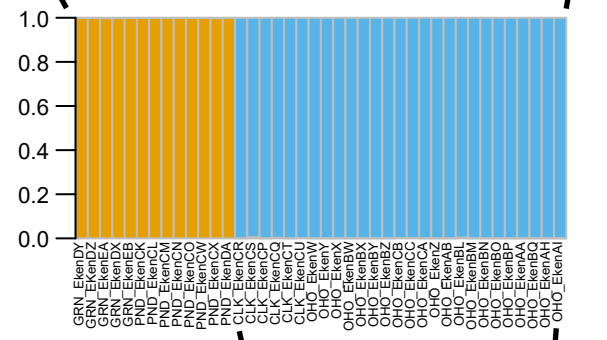

Cumberland

Ohio, Clarks, Green, Tennessee

Upper Cumberland  
*E. Cumberlandicum*

Laurel  
*E. cf. kennicotti*

Tennessee  
*E. cf. kennicotti*

Ohio, Clarks, Green

Laurel River,  
Little Laurel River,  
Lynn Camp Creek

Upper  
Tennessee

Lower-Middle  
Tennessee

Middle  
Tennessee

Green  
*E. cf. kennicotti*

Ohio, Clarks  
*E. cf. kennicotti*

Craig Creek

Little Pigeon River,  
Little River

Paint Rock River  
Cane Creek, Indian Creek, Chambers Creek

Aldrige Creek, Crow Creek

Flint River

Cub Creek

Horse Creek

Swan Creek, Round Island Creek

Clarks

Ohio

Lusk Creek

Big Grand Pierre Creek

Little Cache River